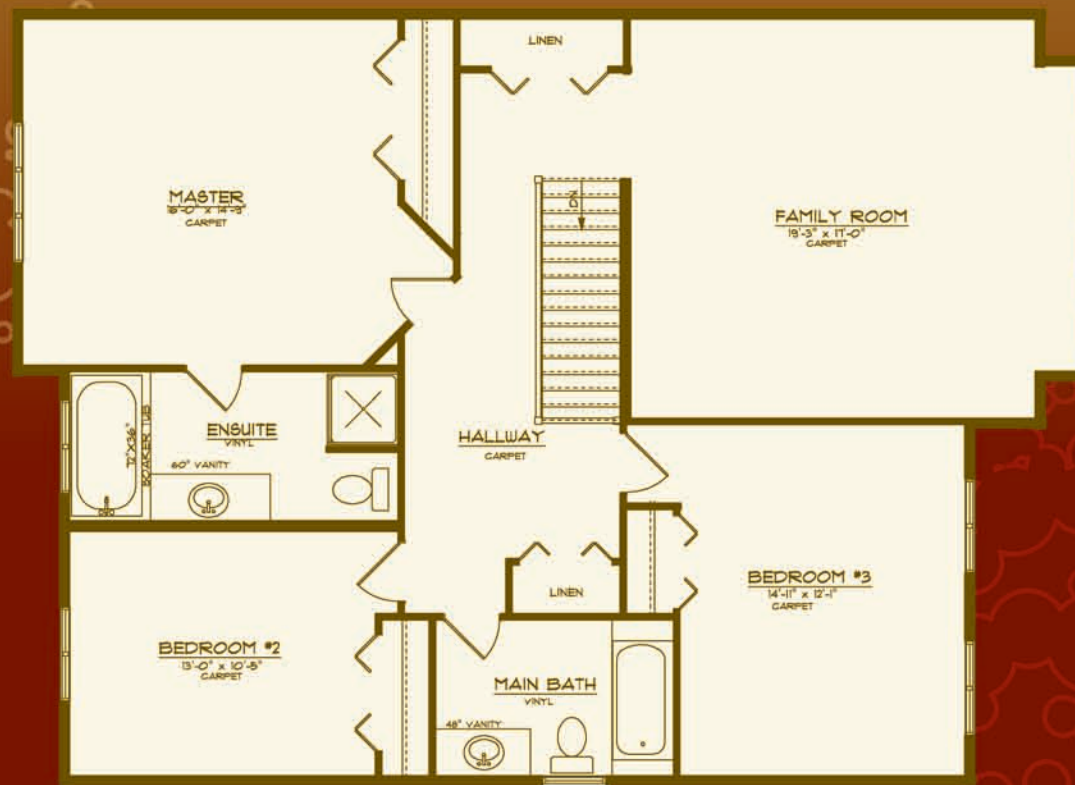

# The Sonnets

Square Footage: 2,512

Bedrooms: 3

Bathrooms: 2.5

Storeys: 2

Lot Width: 48 ft.

3 Bedroom, 2 storey, 2 1/2 baths, double garage, main floor mud room, large great room, main floor dining room, second floor family room.

# The Sonnets

2,512 sq. ft.

Main Floor  
1,109 Sq. Ft.

Upper Floor  
1,403 Sq. Ft.

All drawings are artist concepts of the final product and may be revised and/or improved as necessitated by Architectural controls. All floor plans are approximate dimensions. Floor areas shown include "open to below" but do not include garage or basement areas. E. & O. E.